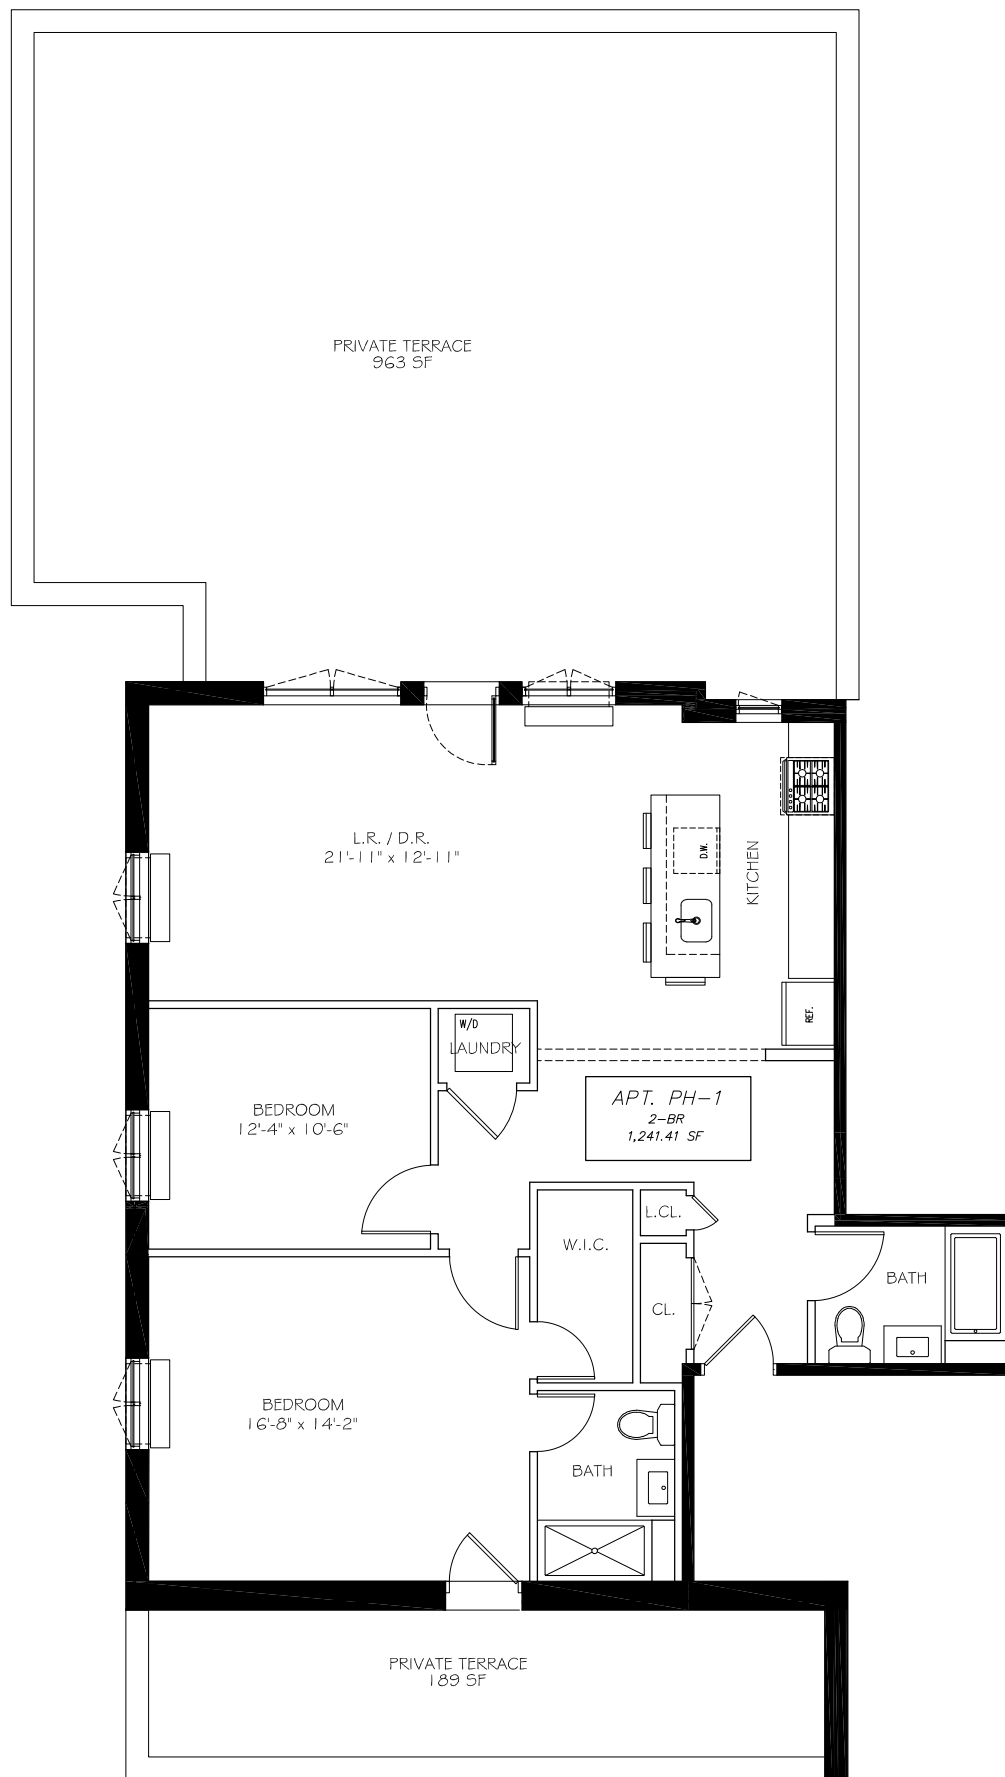

Residence PH 1

2 Bedroom

2 Bathroom

1241 Square Feet

963 sq ft Terrace

189 sq ft Terrace

8TH FLOOR PLAN
SCALE: 1/4" = 1'-0"

Explore The Possibilities