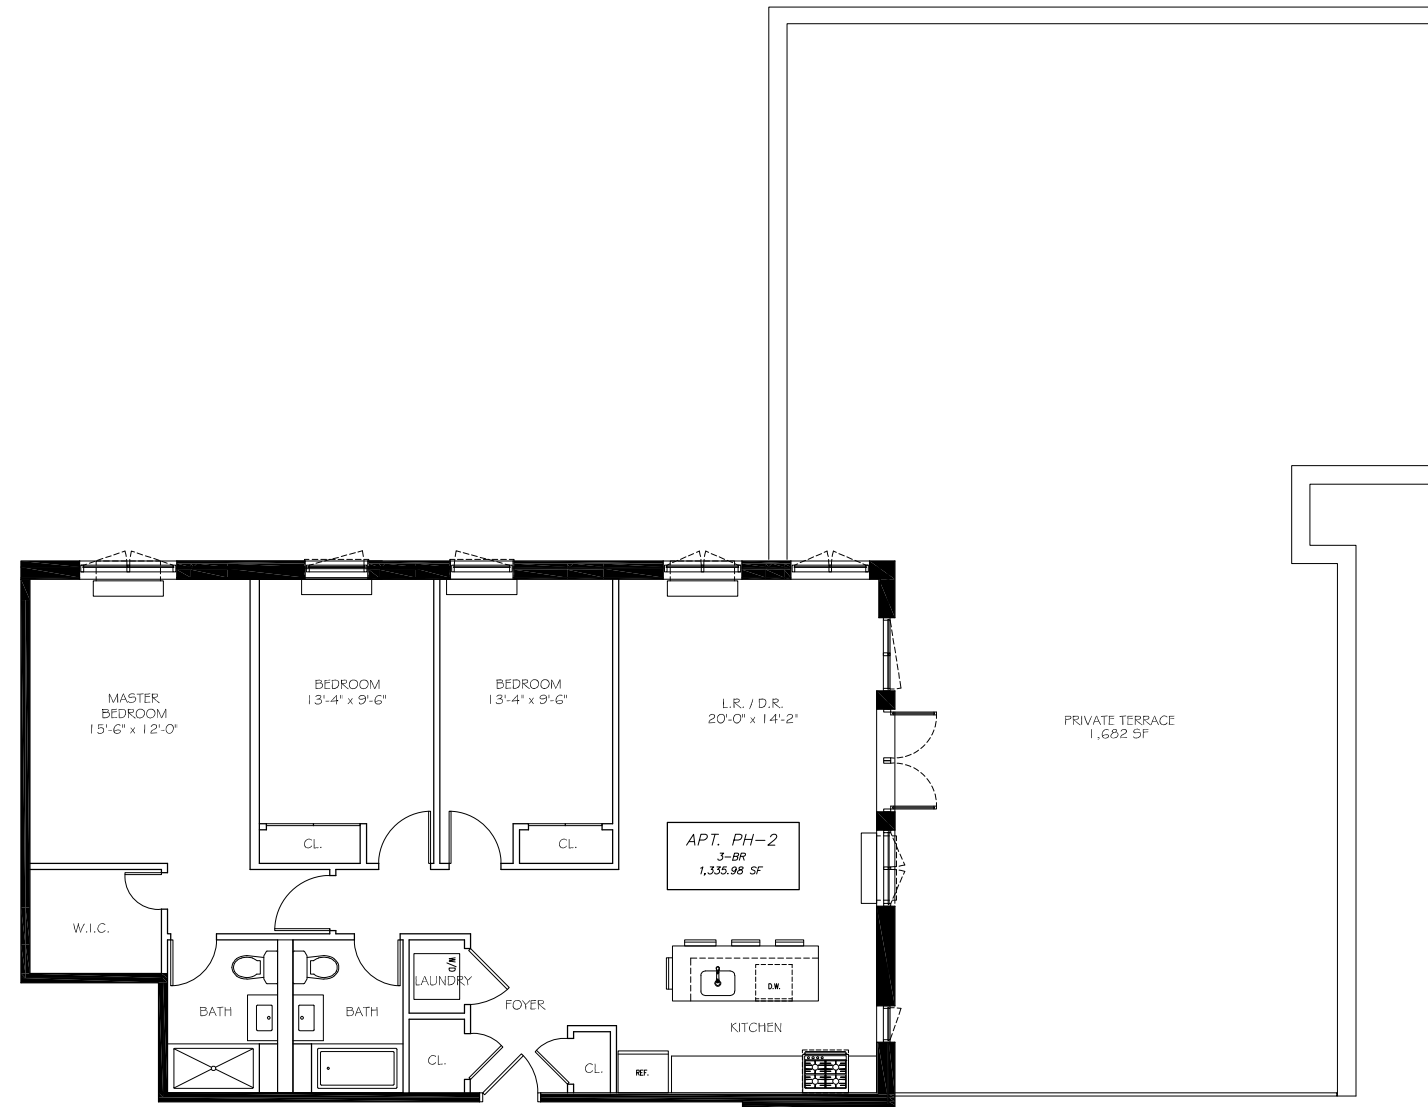

Residence PH 2

3 Bedroom
1335 Square Feet

2 Bathroom
1819 sq ft Terrace

8TH FLOOR PLAN
SCALE: 1/4" = 1'-0"

Explore The Possibilities

www.rentastoria.com