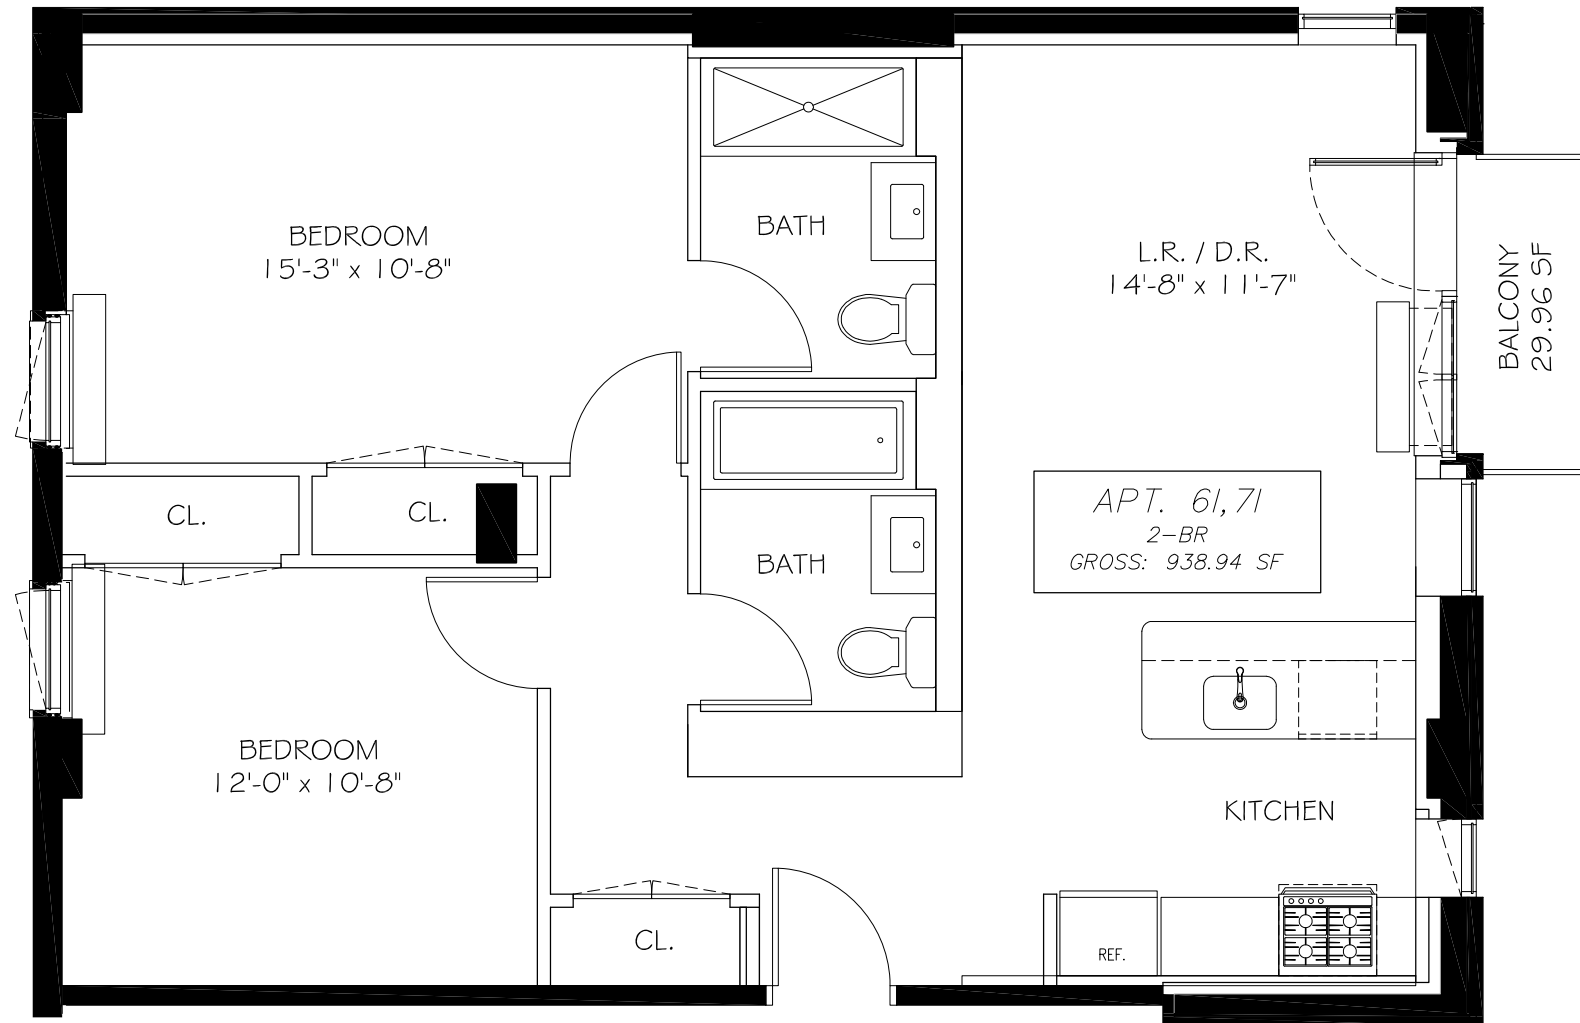

# Residence

**6I**    **7I**

**2** Bedroom  
**938** Square Feet

**2** Bathroom  
**30** sq ft Terrace

*6TH & 7TH FLR. I-LINE PLAN*  
*SCALE: 1/4" = 1'-0"*

*Explore The Possibilities*

[www.rentastoria.com](http://www.rentastoria.com)