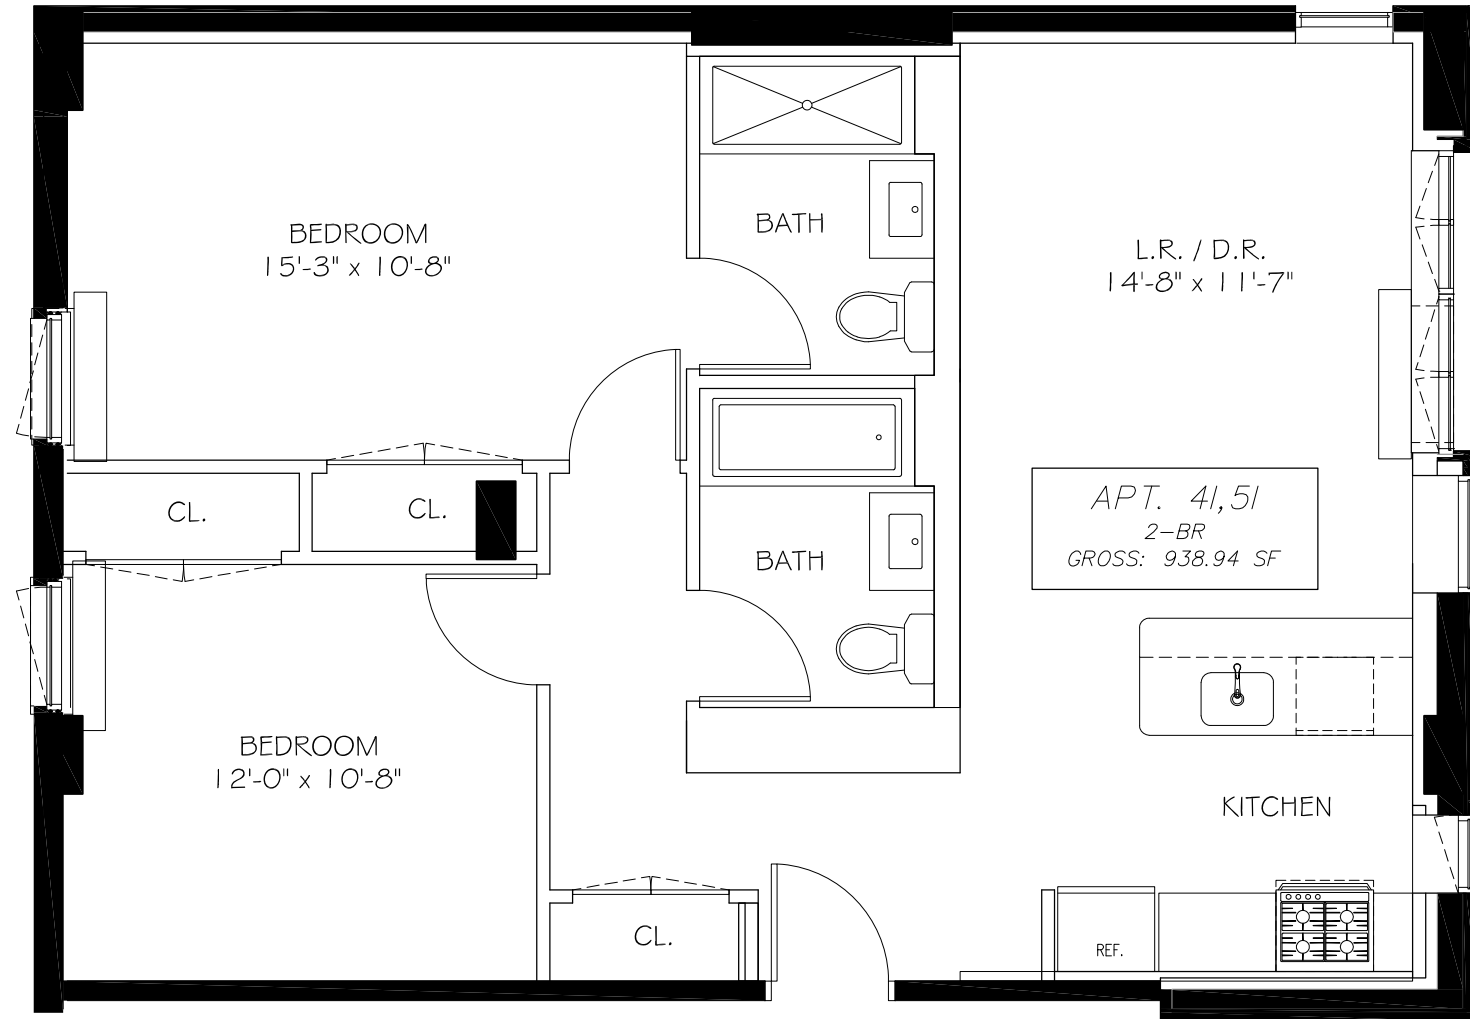

Residence

4I **5I**

2 Bedroom

2 Bathroom

938 Square Feet

4TH & 5TH FLR. I-LINE PLAN
SCALE: 1/4" = 1'-0"

Explore The Possibilities

www.rentastoria.com