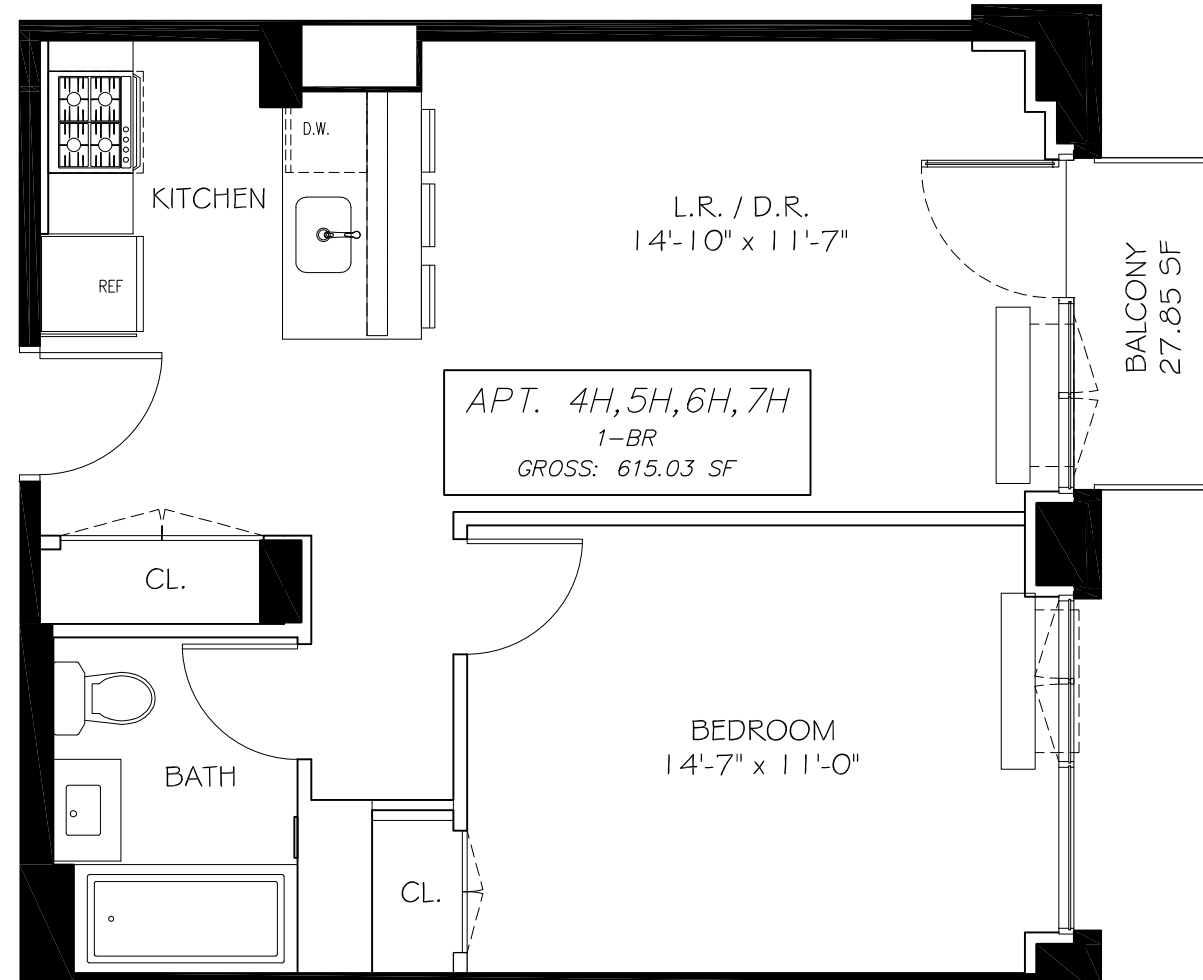

Residence

4H 5H 6H 7H

1 Bedroom
615 Square Feet

1 Bathroom
27 sq ft Balcony

4TH-7TH FLOOR PLAN
SCALE: 1/4" = 1'-0"

Explore The Possibilities

www.rentastoria.com