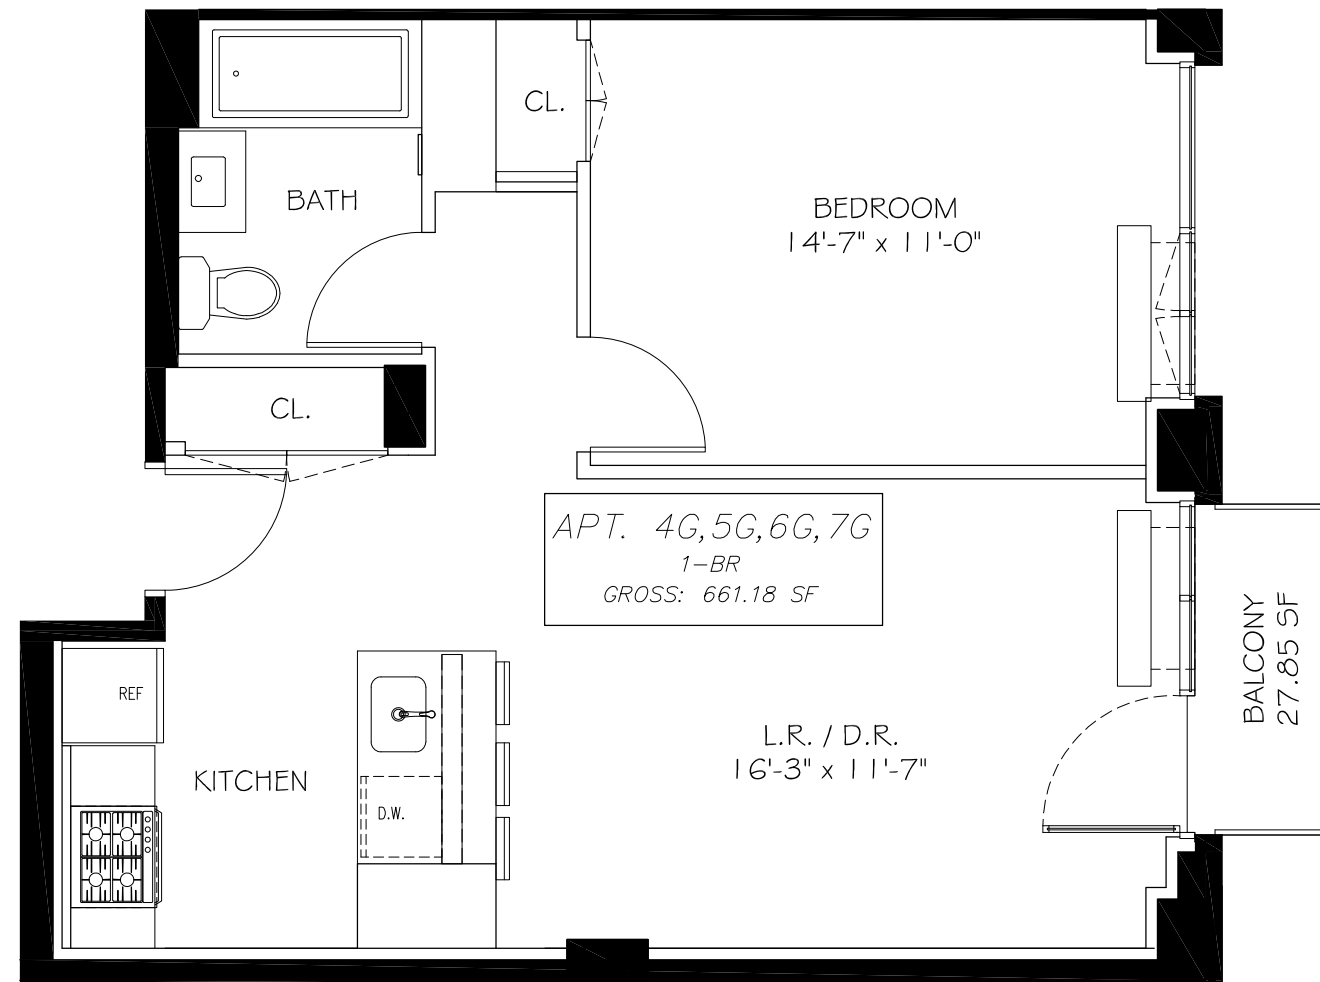

Residence

4G 5G 6G 7G
1 Bedroom **1 Bathroom**
661 Square Feet **27 sq ft Balcony**

4TH-7TH FLOOR PLAN
SCALE: 1/4" = 1'-0"

Explore The Possibilities

www.rentastoria.com