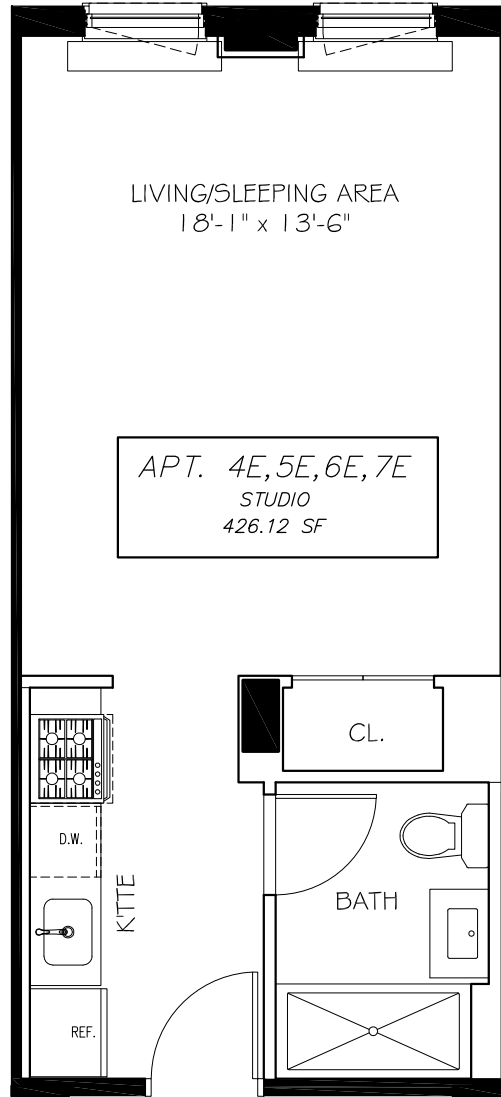

Residence

4E

5E

6E

7E

STUDIO

438 Square Feet

4TH-7TH FLOOR PLAN

SCALE: 1/4" = 1'-0"

Explore The Possibilities

www.rentastoria.com