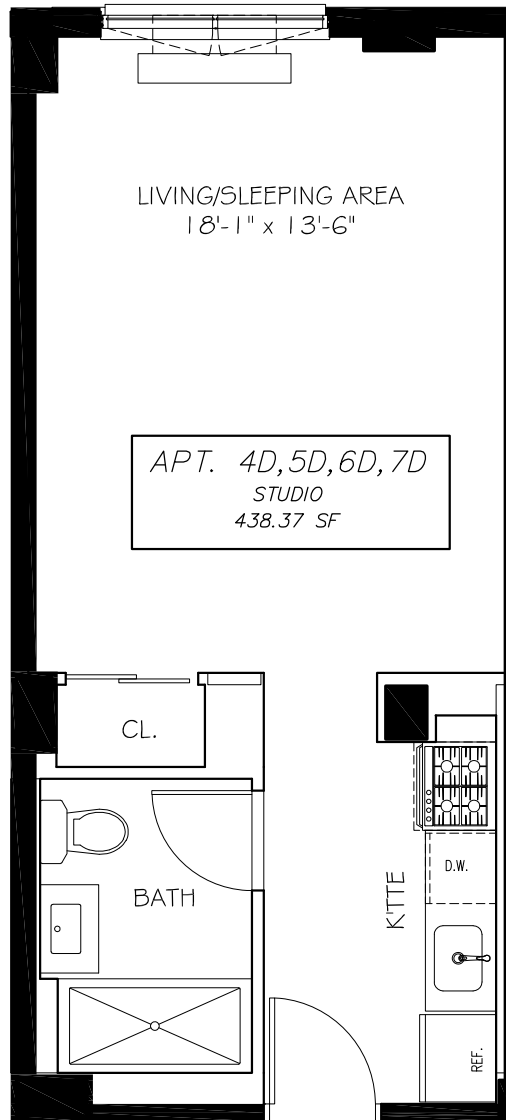

Residence
4D 5D 6D 7D

STUDIO
438 Square Feet

4TH-7TH FLOOR PLAN
SCALE: 1/4" = 1'-0"

Explore The Possibilities

www.rentastoria.com