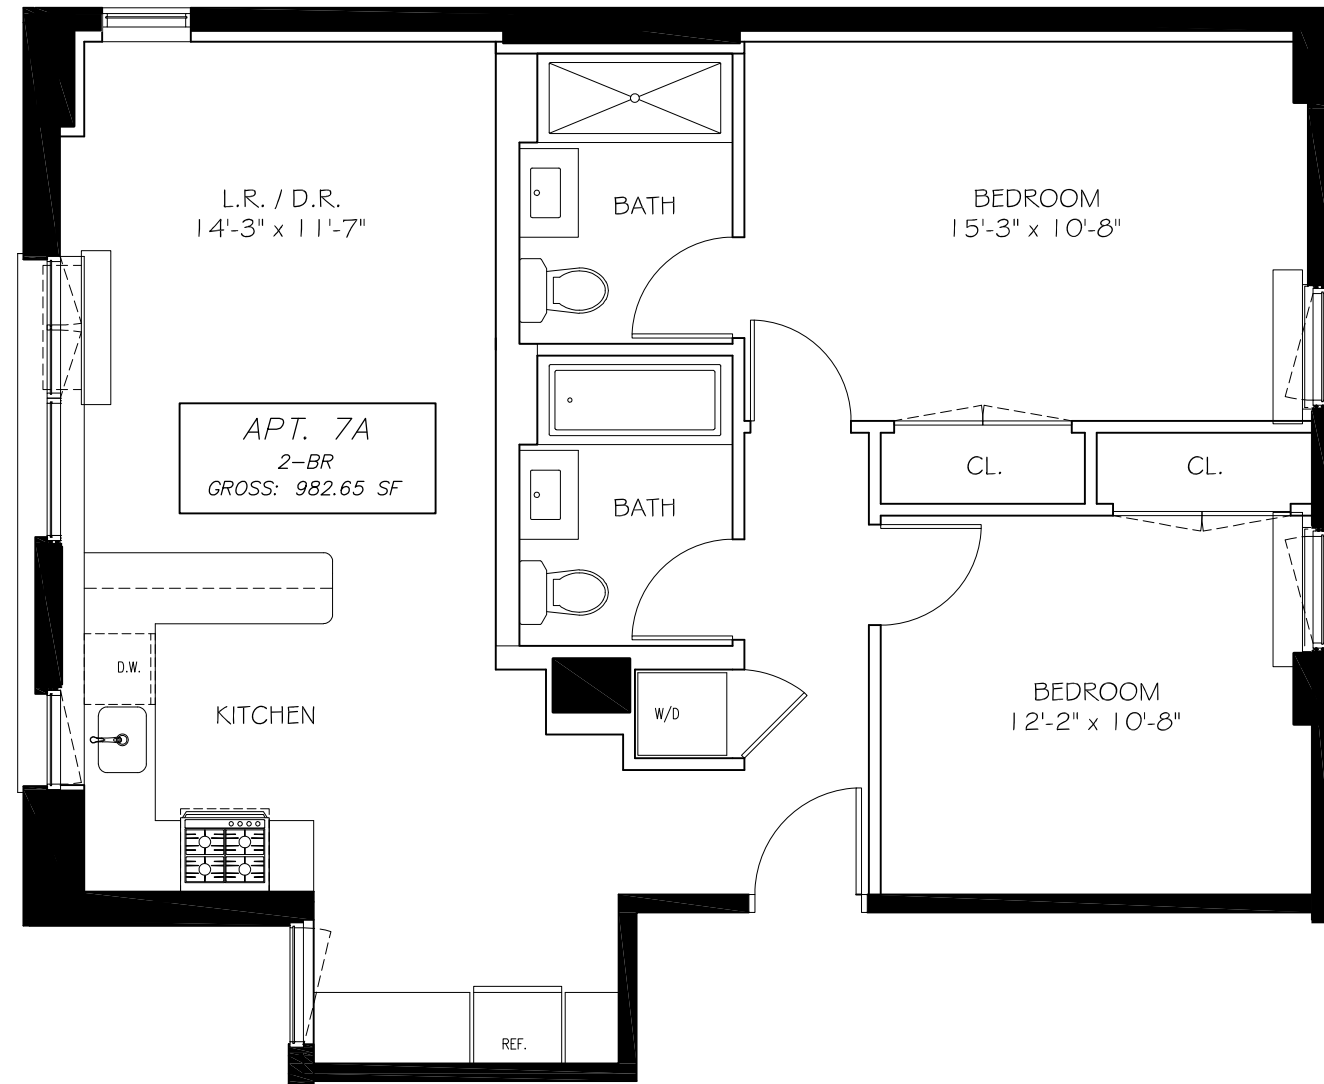

Residence 7A

2 Bedroom 2 Bathroom
982 Square Feet

7TH FLOOR PLAN
SCALE: 1/4" = 1'-0"

Explore The Possibilities

www.rentastoria.com