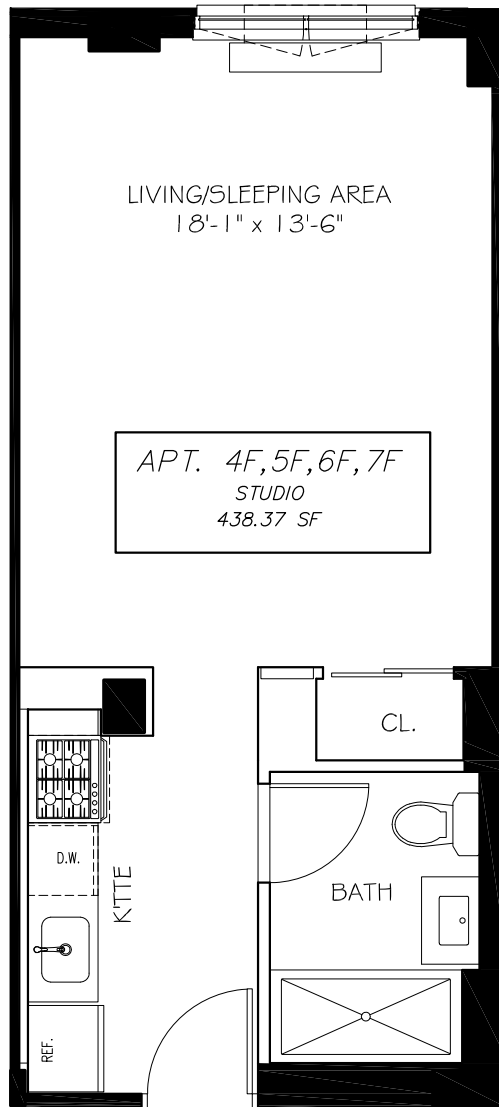

# Residence

4F

5F

6F

7F

## STUDIO

438 Square Feet

4TH-7TH FLOOR PLAN  
SCALE: 1/4" = 1'-0"

*Explore The Possibilities*

[www.rentastoria.com](http://www.rentastoria.com)