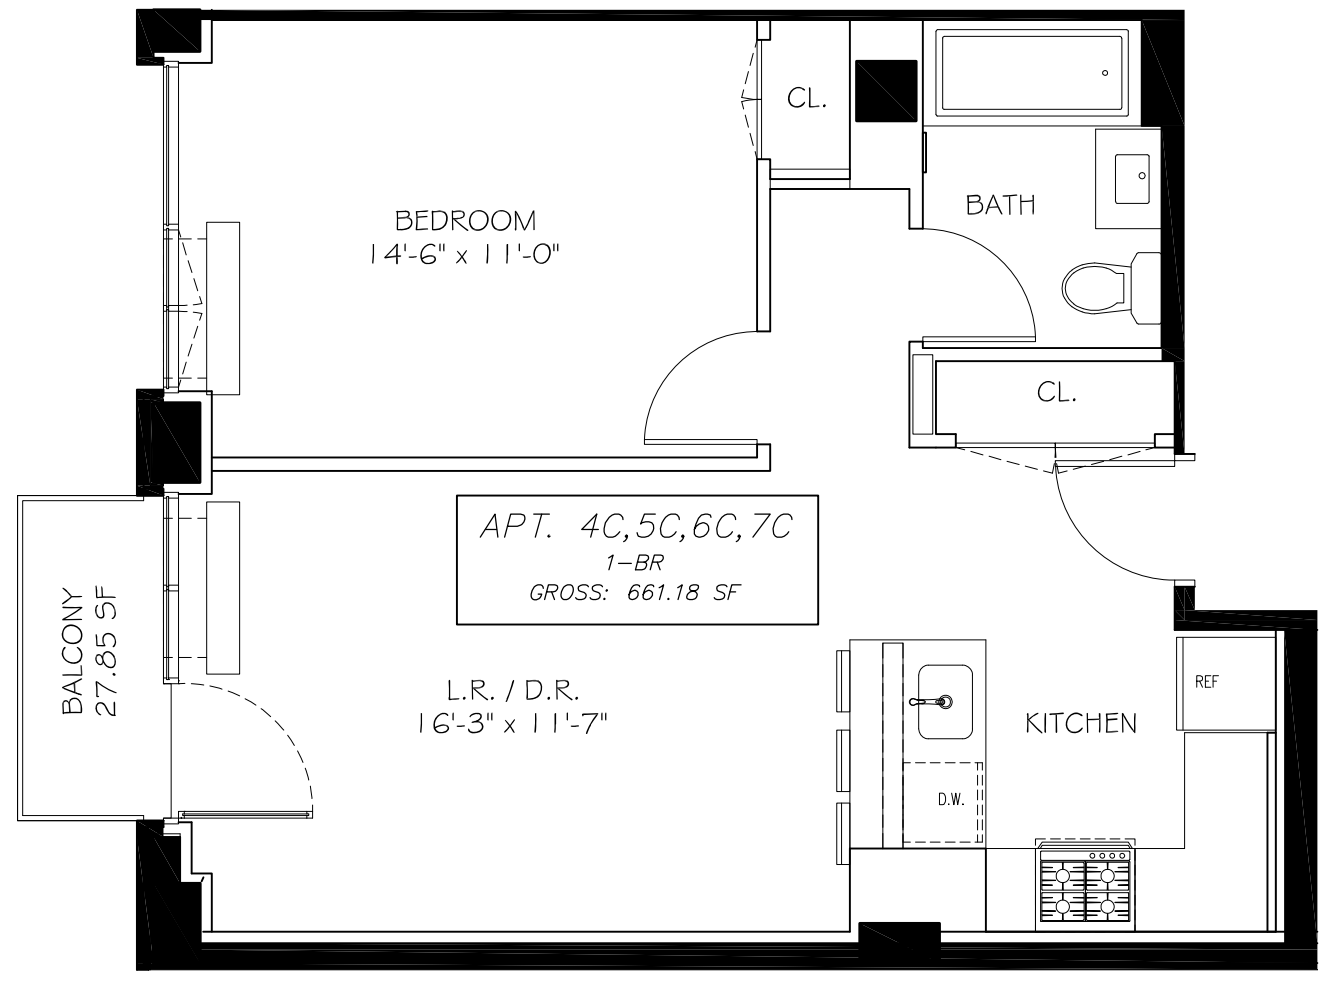

Residence

4C

5C

6C

7C

1 Bedroom
661 Square Feet

1 Bathroom
27 sq ft Balcony

4TH-7TH FLOOR PLAN
SCALE: 1/4" = 1'-0"