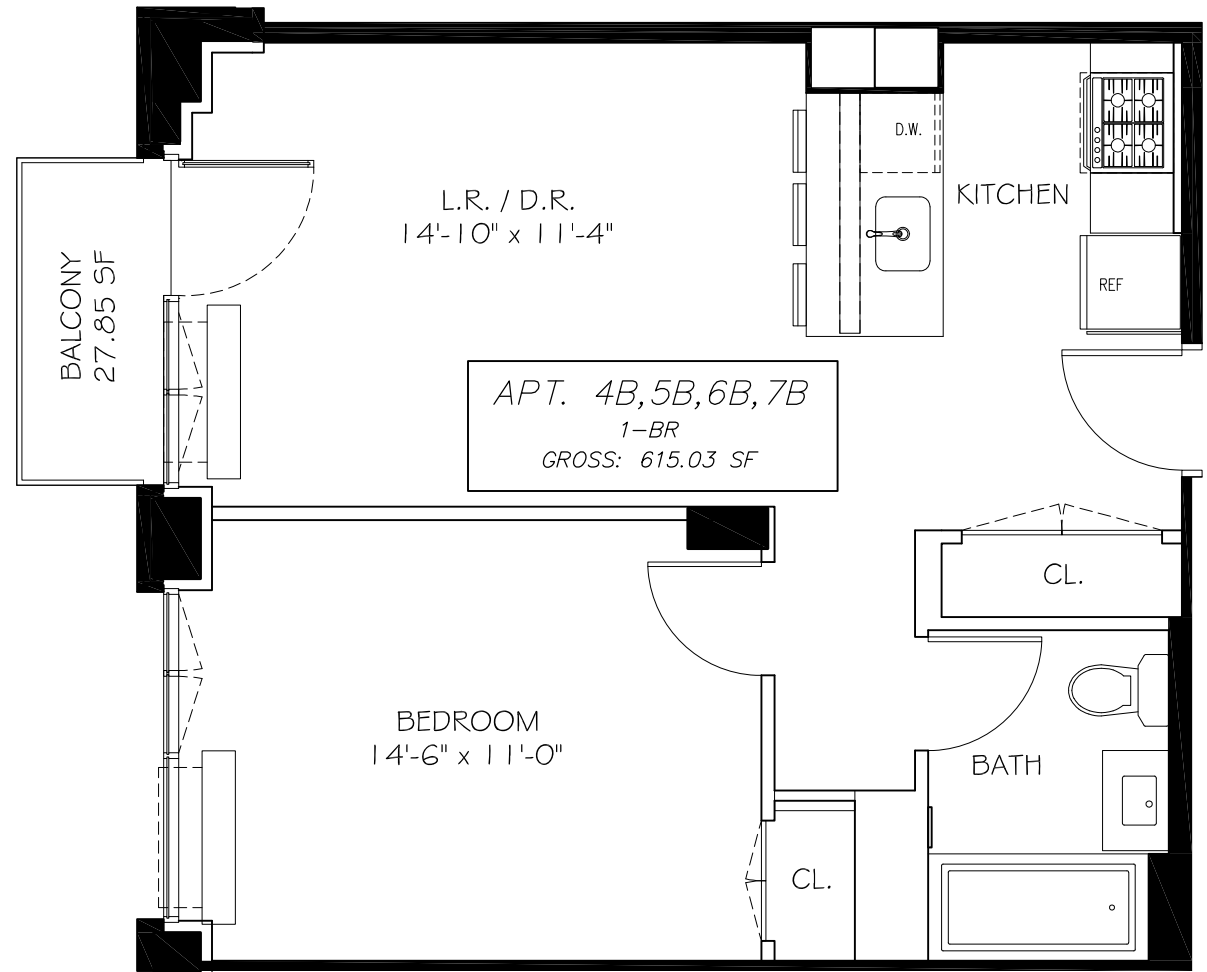

Residence

4B

5B

6B

7B

1 Bedroom
615 Square Feet

1 Bathroom
27 sq ft Balcony

4TH-7TH FLOOR PLAN
SCALE: 1/4" = 1'-0"