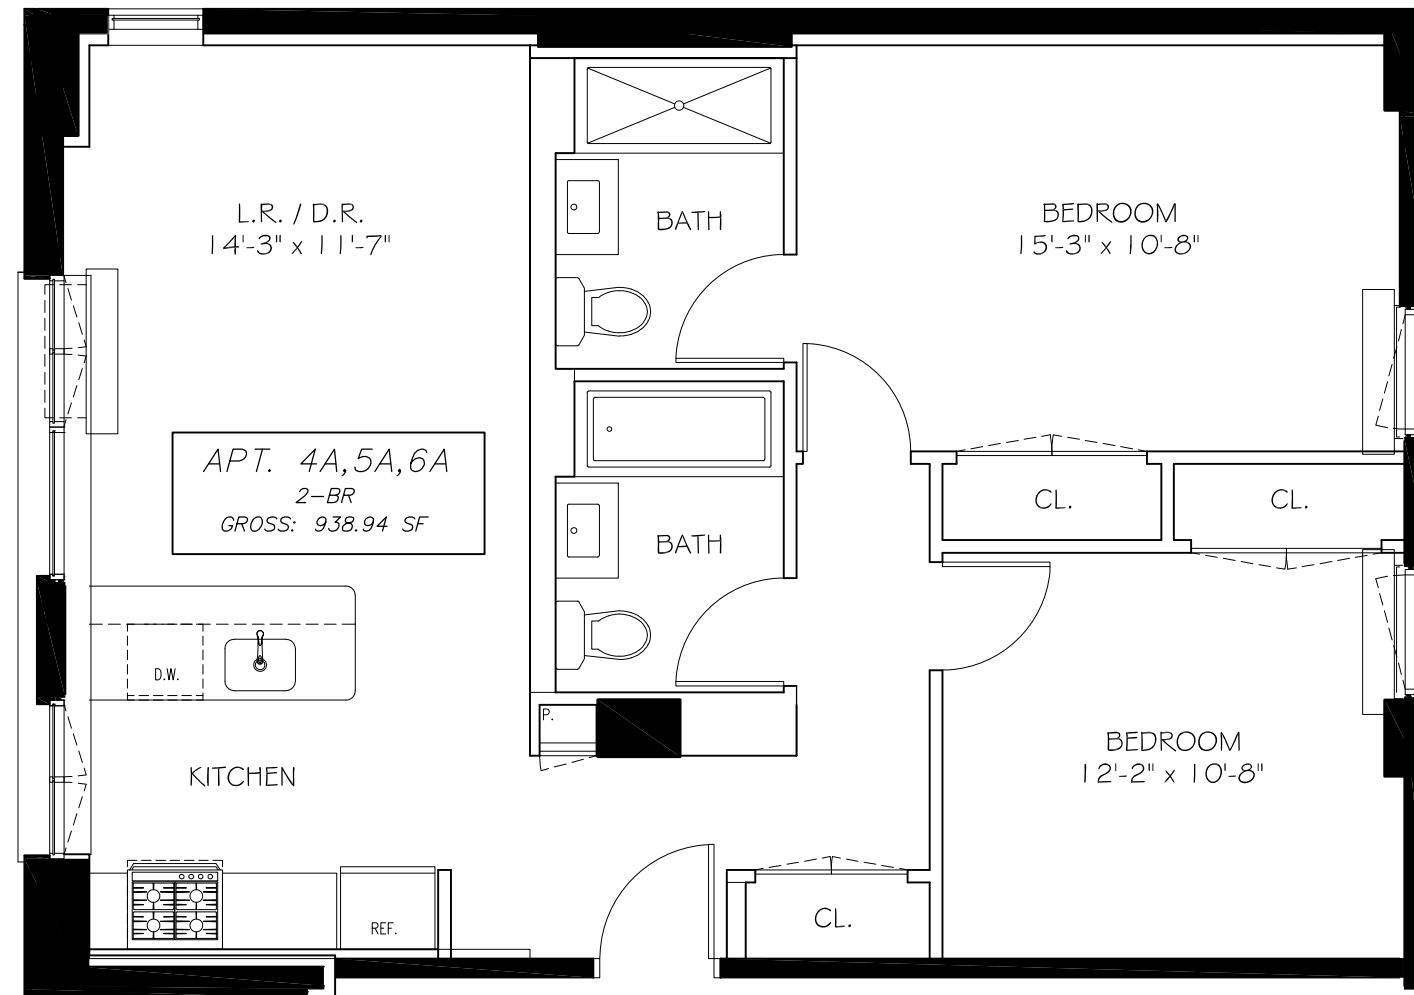

Residence

4A 5A 6A

2 Bedroom 2 Bathroom
938 Square Feet

4TH-7TH FLOOR PLAN
SCALE: 1/4" = 1'-0"

Explore The Possibilities

www.rentastoria.com