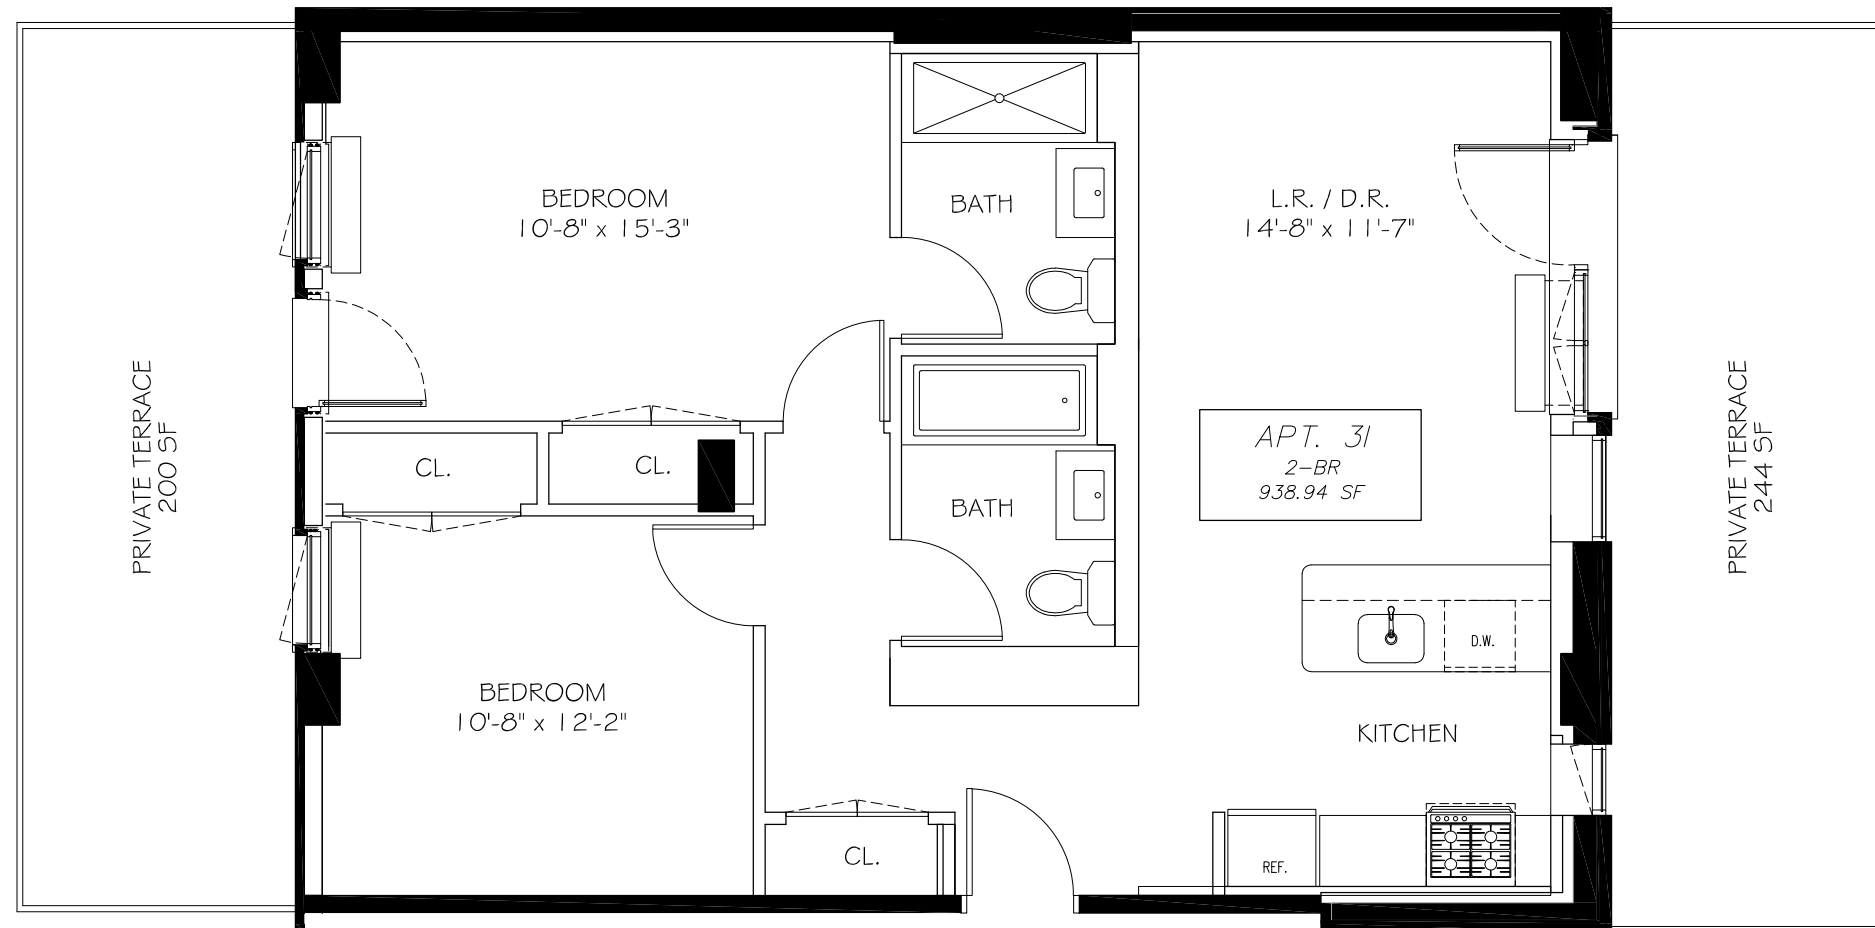

Residence 3I

2 Bedroom 2 Bathroom
938 Square Feet 224 sq ft Terrace

3RD FLOOR PLAN
SCALE: 1/4" = 1'-0"

Explore The Possibilities

www.rentastoria.com