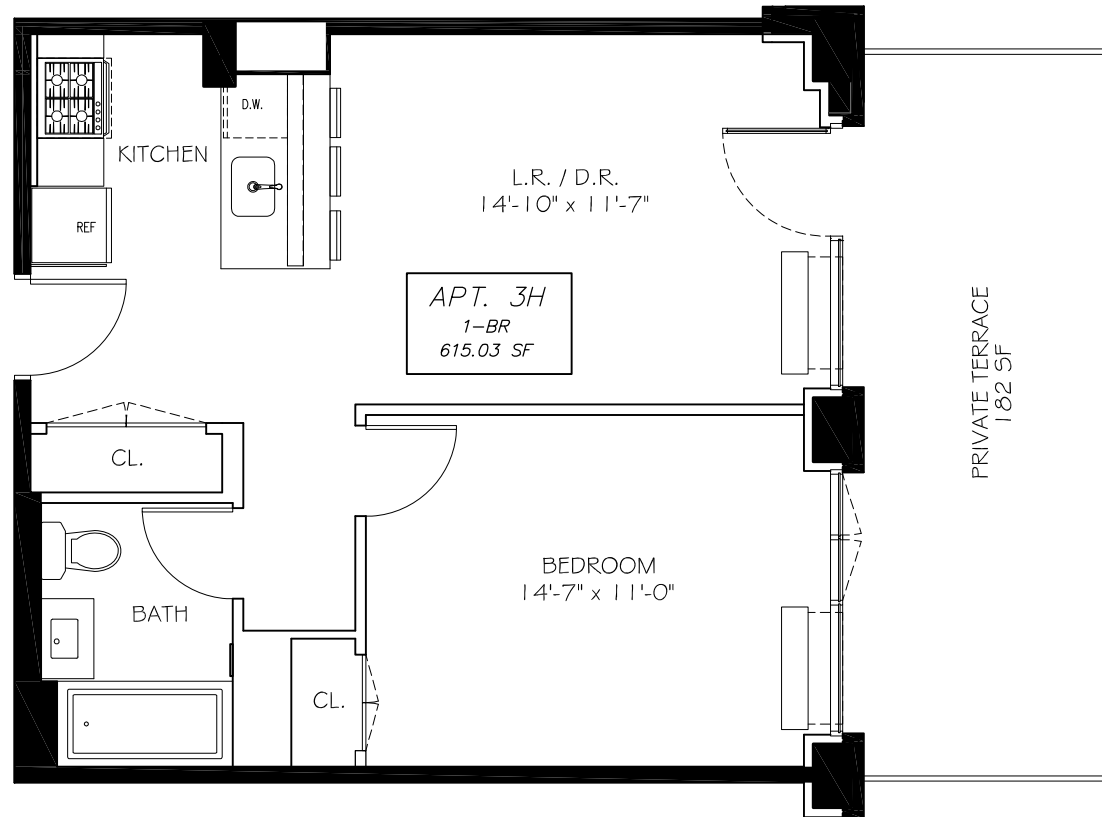

# Residence 3H

1 Bedroom

1 Bathroom

615 Square Feet

182 sq ft Terrace

3RD FLOOR PLAN

SCALE: 1/4" = 1'-0"

*Explore The Possibilities*