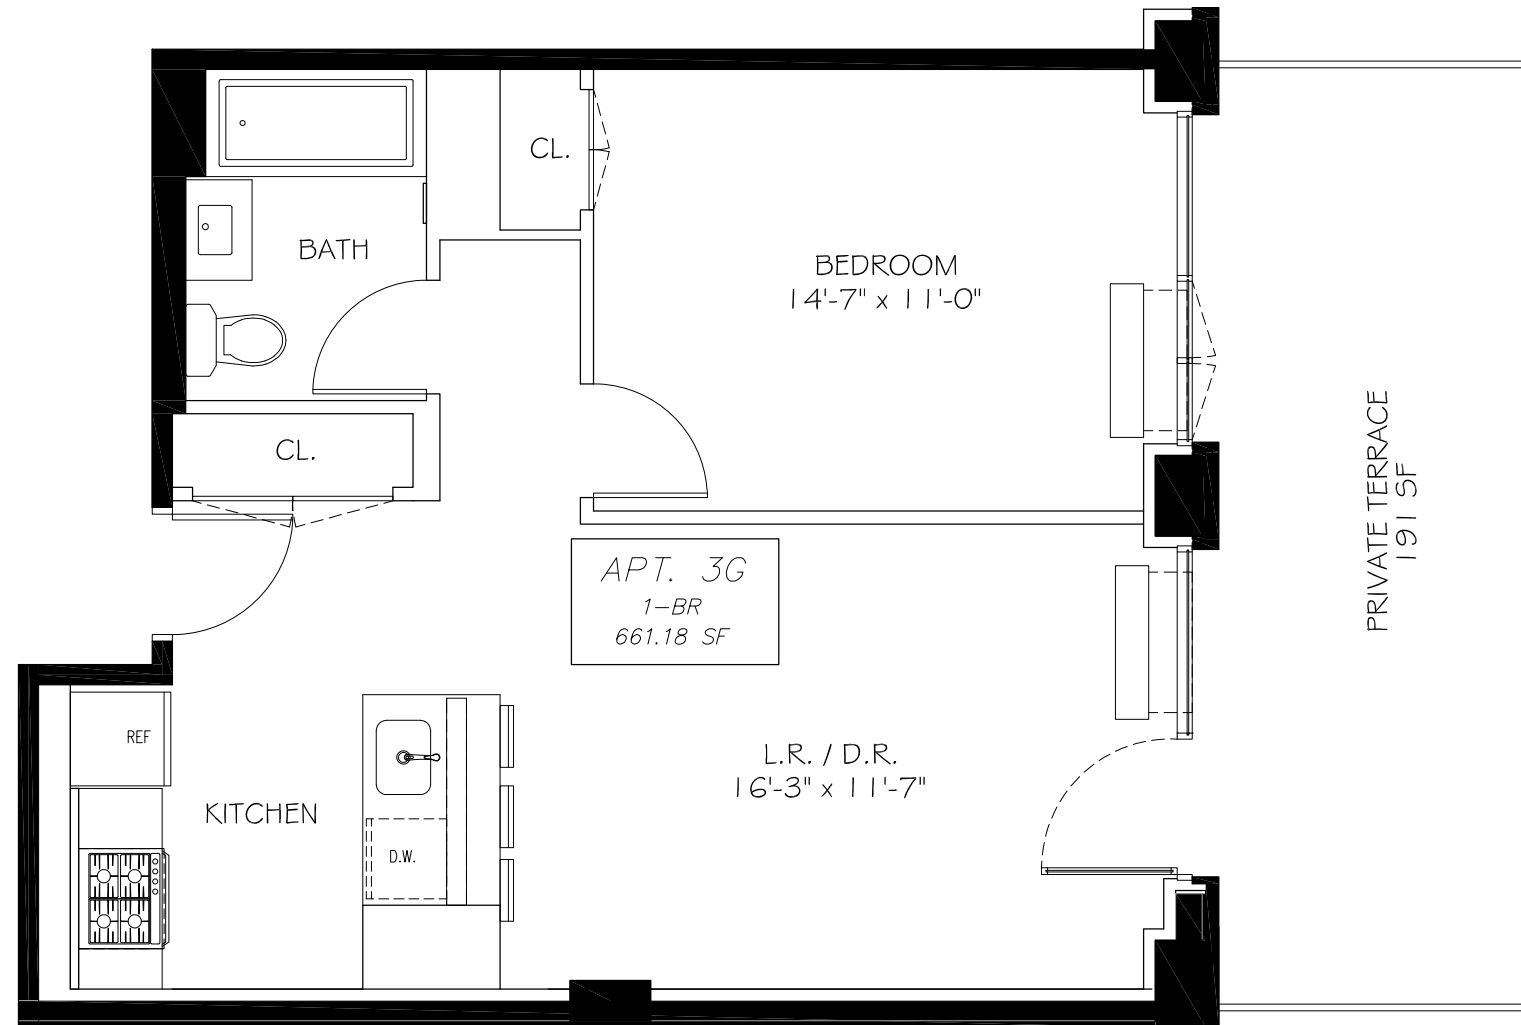

Residence 3G

1 Bedroom
661 Square Feet

1 Bathroom
191 sq ft Terrace

3RD FLOOR PLAN
SCALE: 1/4" = 1'-0"

Explore The Possibilities

www.rentastoria.com