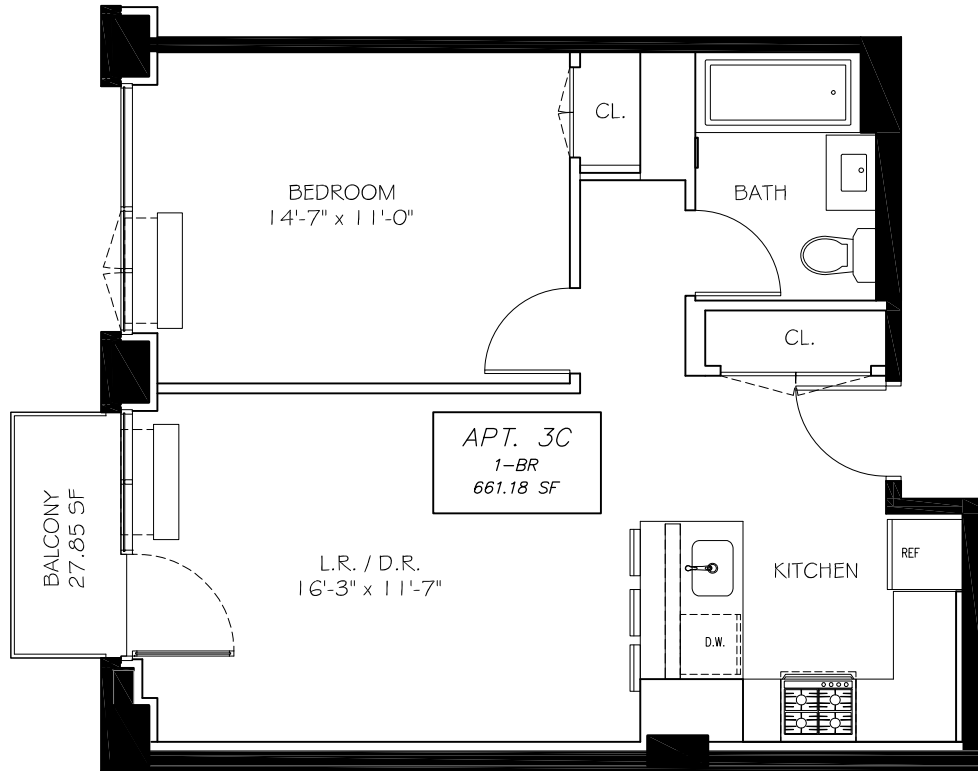

Residence 3C

1 Bedroom 1 Bathroom
661 Square Feet 27 sq ft Balcony

3RD FLOOR PLAN
SCALE: 1/4" = 1'-0"

Explore The Possibilities

www.rentastoria.com