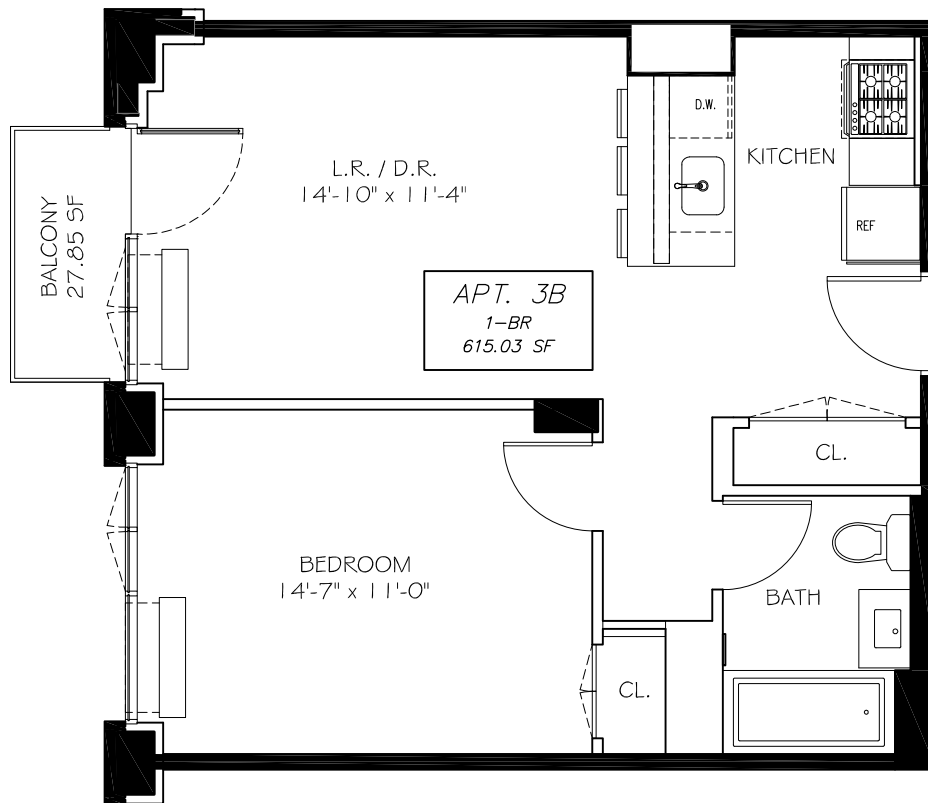

Residence 3B
1 Bedroom 1 Bathroom
615 Square Feet 27 sq ft Balcony

3RD FLOOR PLAN
SCALE: 1/4" = 1'-0"

Explore The Possibilities

www.rentastoria.com